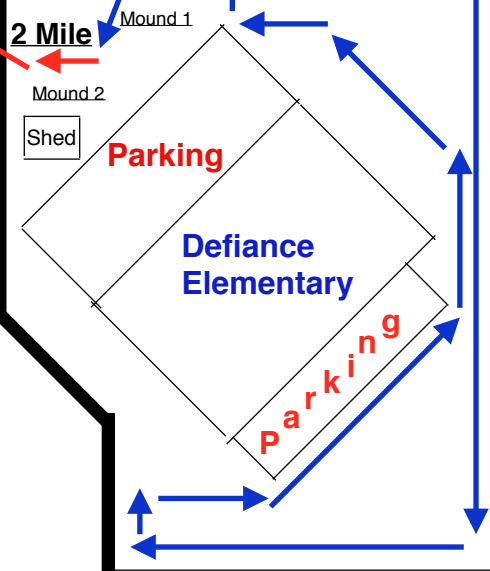

Soccer Practice Field

Woods

HILL

Woods

**Defiance High School Cross Country Course 3.1 miles**

1st Mile →

2nd Mile →

3rd Mile →