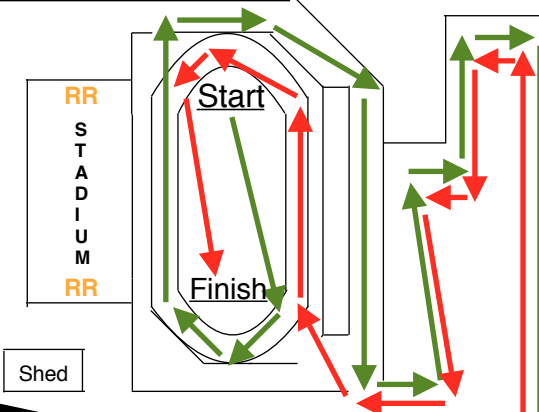

P
A
L
M
E
R

D
R

Parking Lot

Homes

Homes