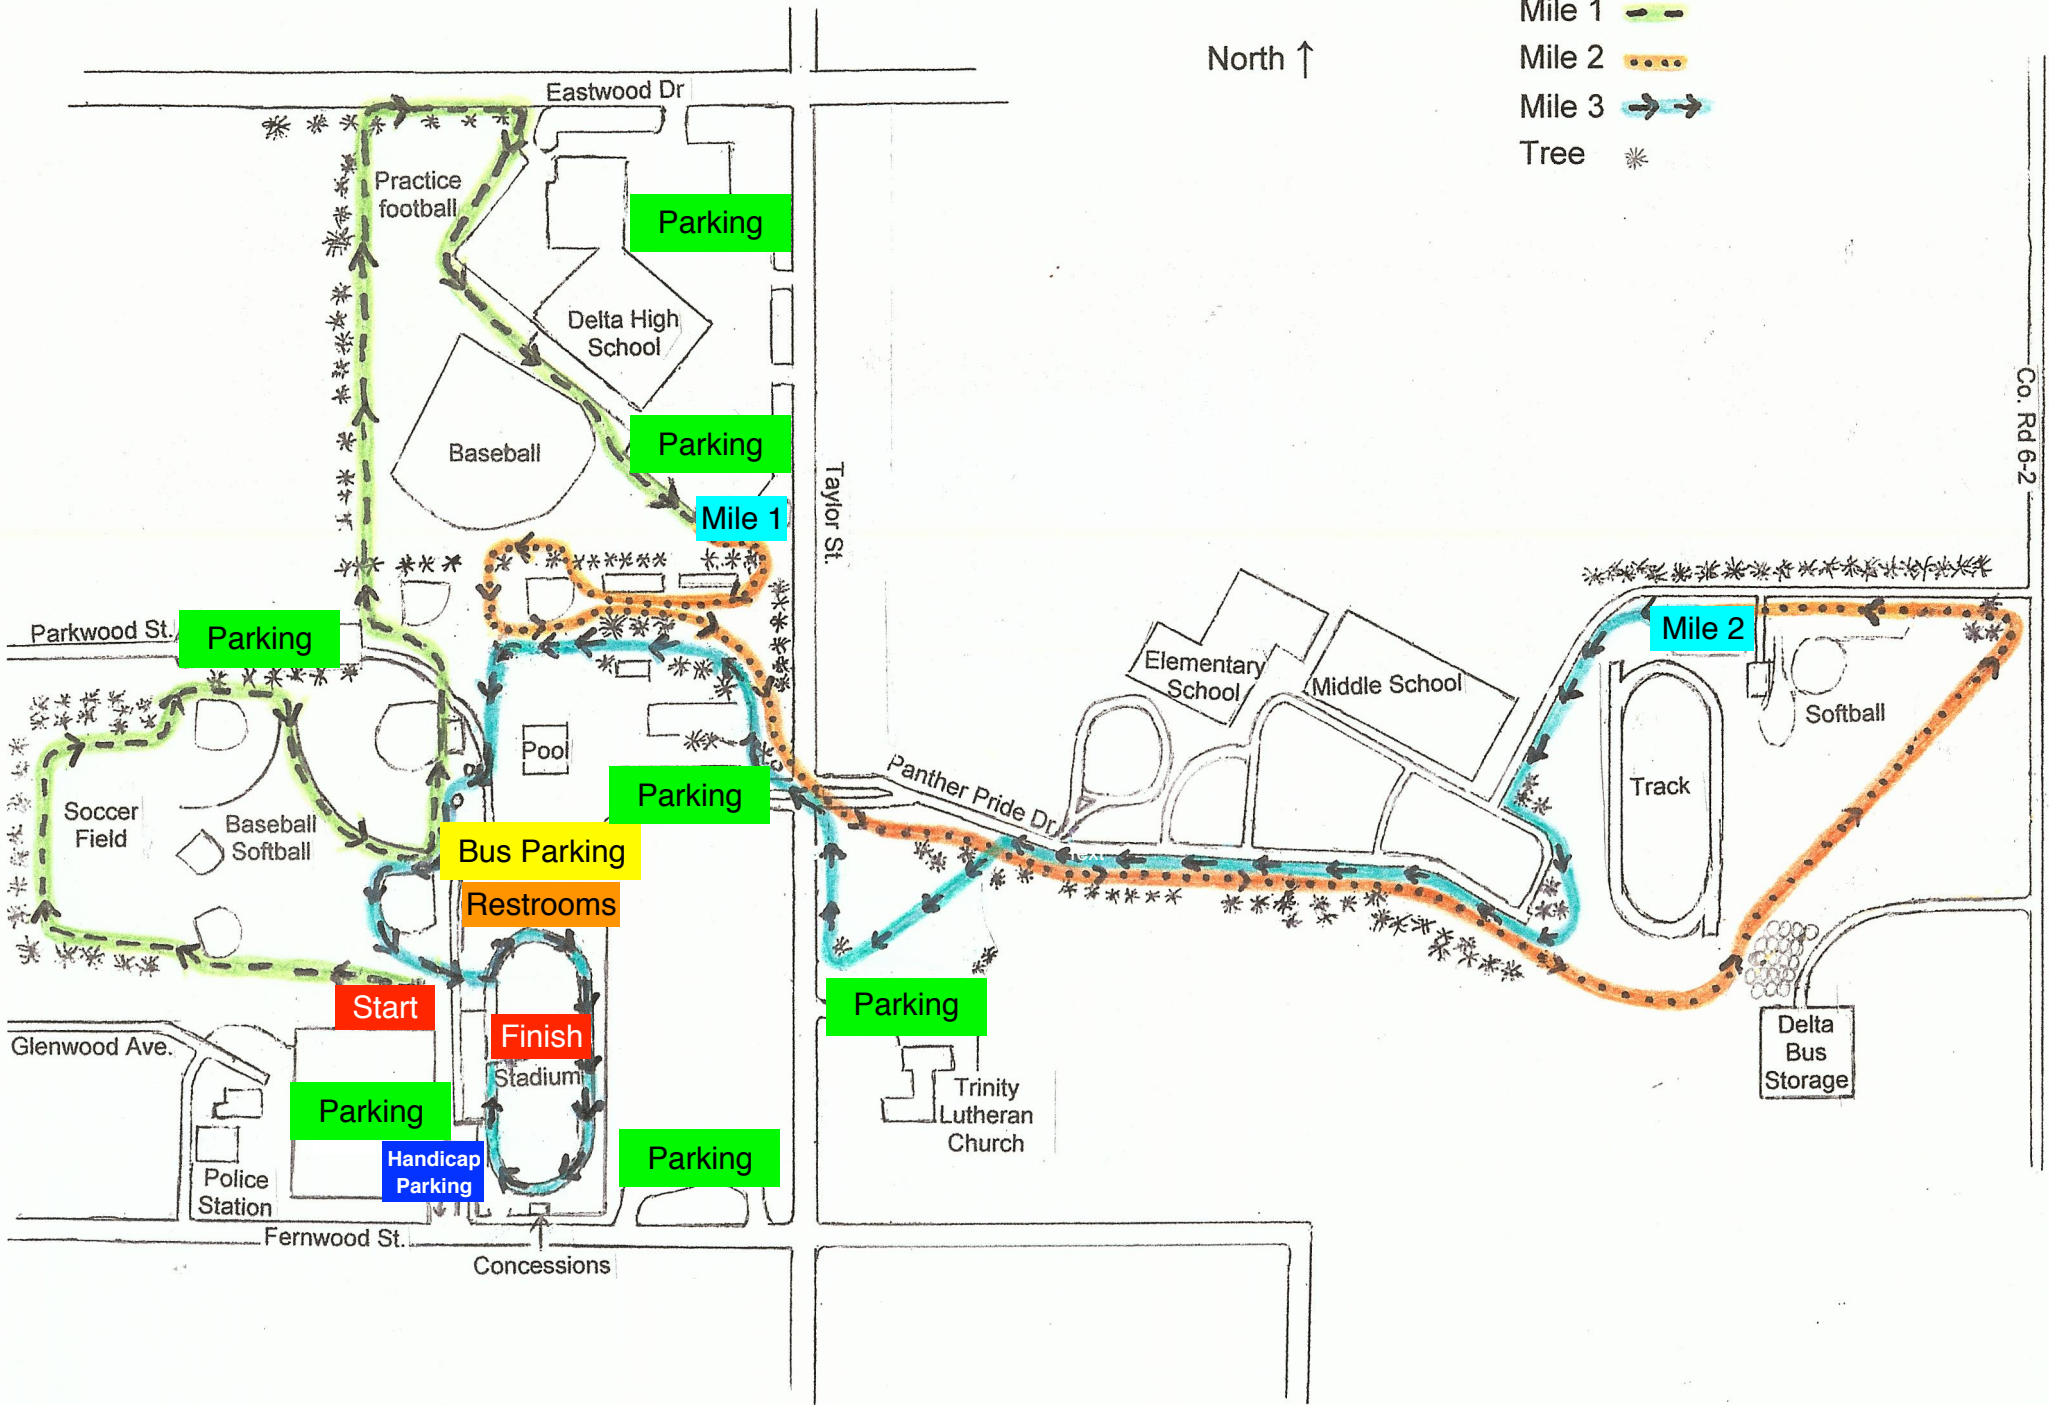

DELTA HIGH SCHOOL CROSS COUNTRY COURSE

North ↑

- Mile 1 
- Mile 2 
- Mile 3 
- Tree 

Co. Rd 6-2