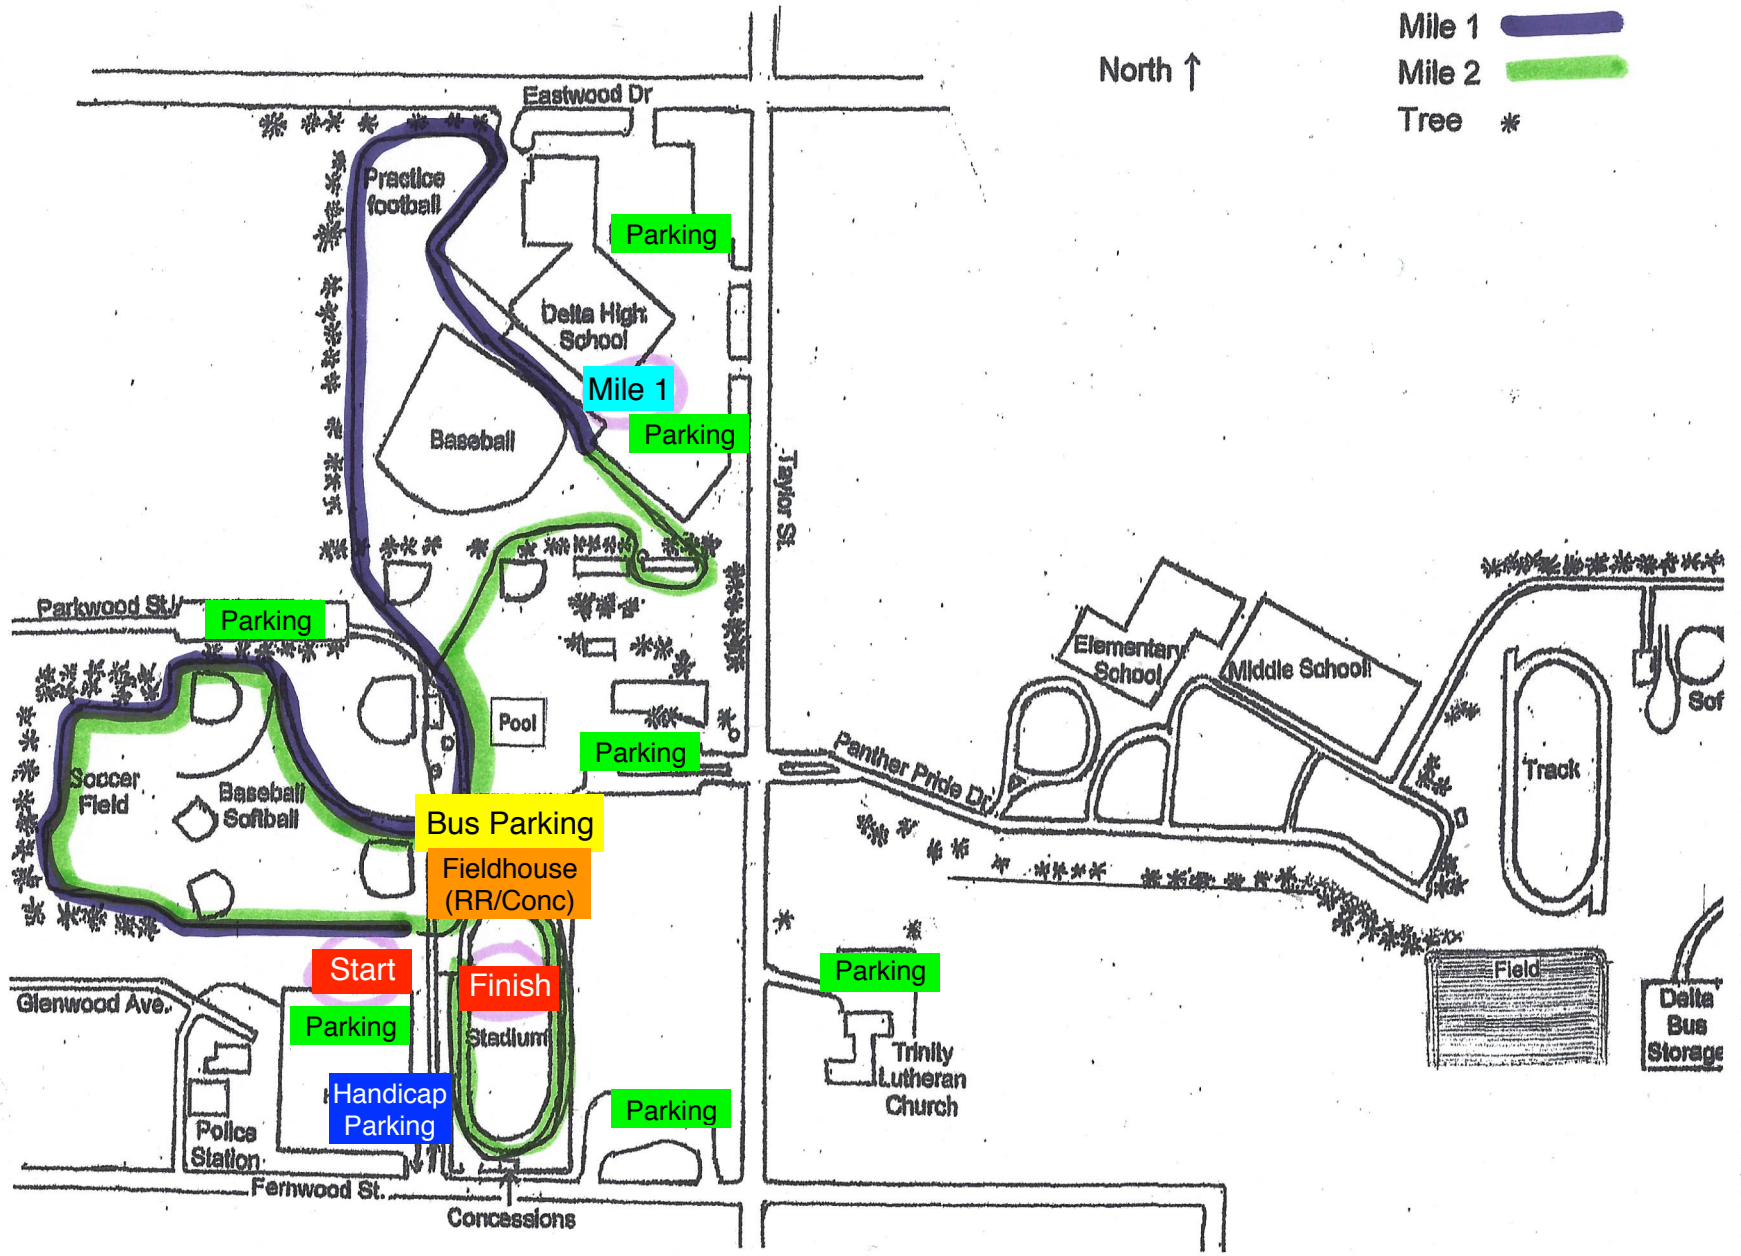

DELTA MIDDLE SCHOOL CROSS COUNTRY COURSE

- Mile 1
- Mile 2
- Tree *

North ↑

Eastwood Dr

Parking

Delta High School

Mile 1

Baseball

Parking

Taylor St

Parkwood St

Parking

Soccer Field

Baseball Softball

Pool

Parking

Bus Parking

Fieldhouse (RR/Conc)

Start

Finish

Stadium

Handicap Parking

Glenwood Ave.

Police Station

Trinity Lutheran Church

Field

Delta Bus Storage